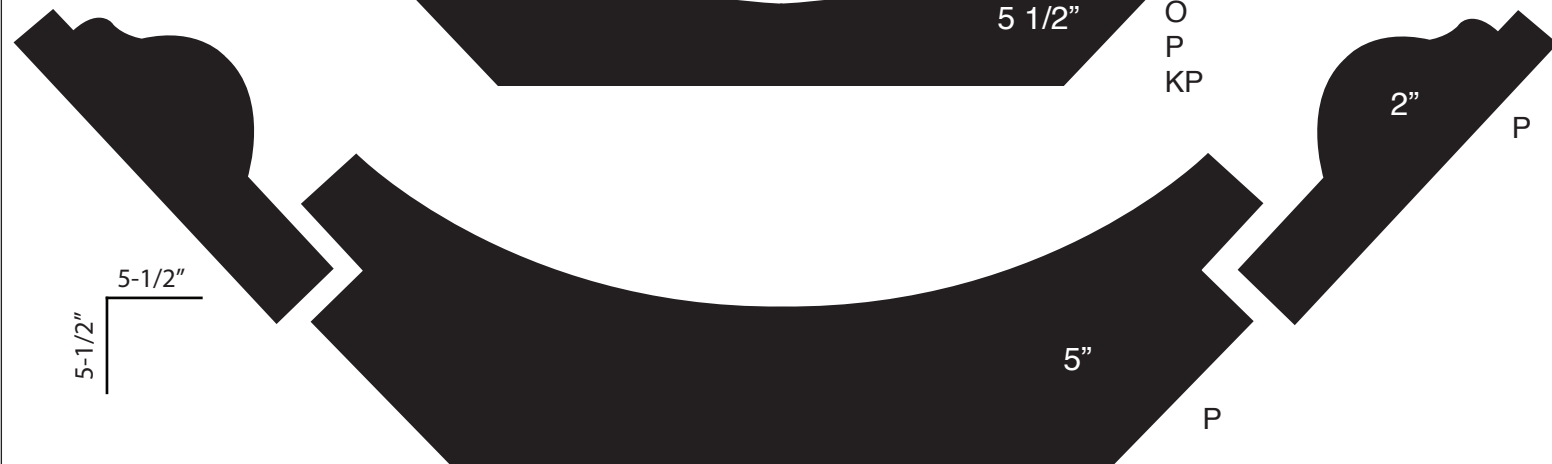

BOLYARD LUMBER

PHONE: 248.852.8004 • FAX: 248.852.4730

CROWN'S, COVE'S STAFF, & PENCIL

BOLYARD LUMBER

PHONE: 248.852.8004 • FAX: 248.852.4730

RASIED PANEL, MANTEL, NECK, PANEL, CAP, BAND, DECRA