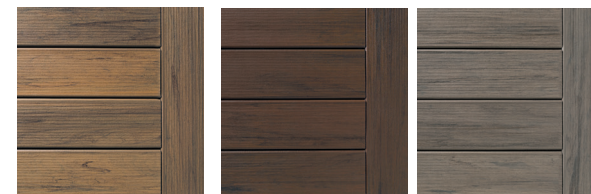

Legacy Collection

TIGERWOOD MOCHA ASHWOOD