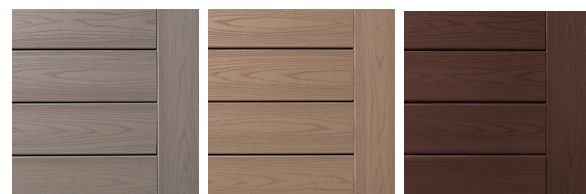

SLATE GRAY BROWNSTONE KONA®