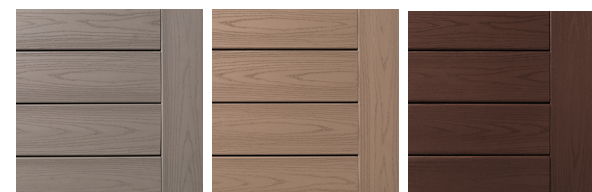

SLATE GRAY BROWNSTONE KONA®

TimberTech® DeckCleaner™

Field tested and approved specifically for all TimberTech® capped decking and railing products. The best solution for seasonal clean-up and to help remove common, everyday spills and stubborn spots.

	AZEK® Deck Collections			PRO® Deck Collections			EDGE® Deck Collections		TimberTech Products	
	Vintage	Landmark	Harvest	Legacy	Reserve	Terrain	Prime+	Prime	Capped Composite Rail	Metal Rail
TimberTech DeckCleaner	•	•	•	•	•	•	•	•	•	•
Stiff Natural Fiber Deck Scrub Brush	•	•	•							
Medium Stiffness Nylon Bristle Deck Scrub Brush				•	•	•	•	•		
Terry Cloth									•	•