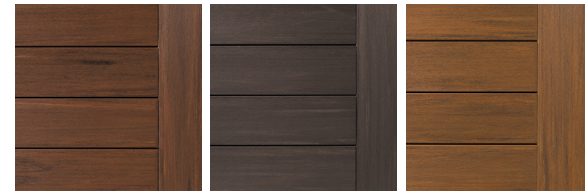

MAHOGANY DARK HICKORY CYPRESS® (Special Order)

Reserve Collection