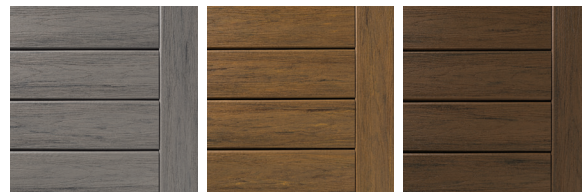

DRIFTWOOD ANTIQUE LEATHER™ DARK ROAST™

Landmark Collection™