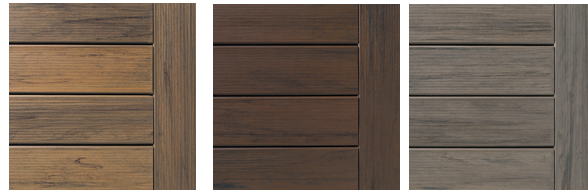

TIGERWOOD MOCHA ASHWOOD